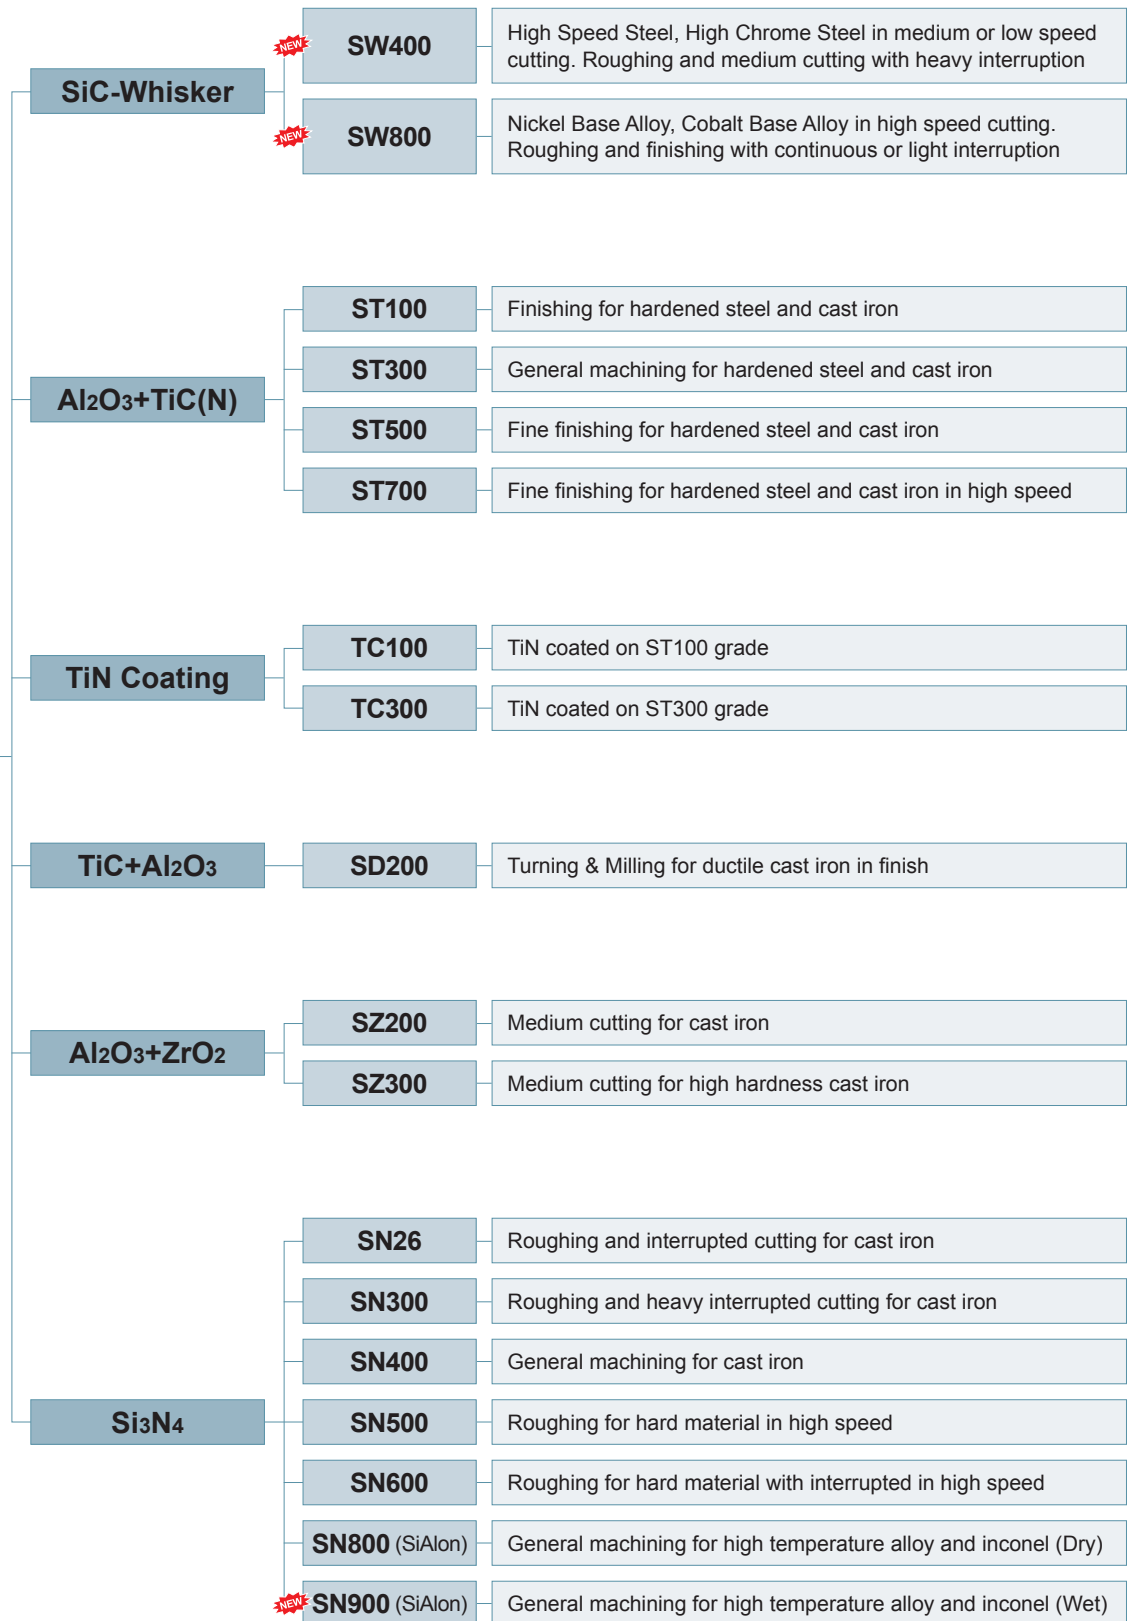

GRADE INFORMATION

Turning & Milling

CERAMIC

GRADE INFORMATION